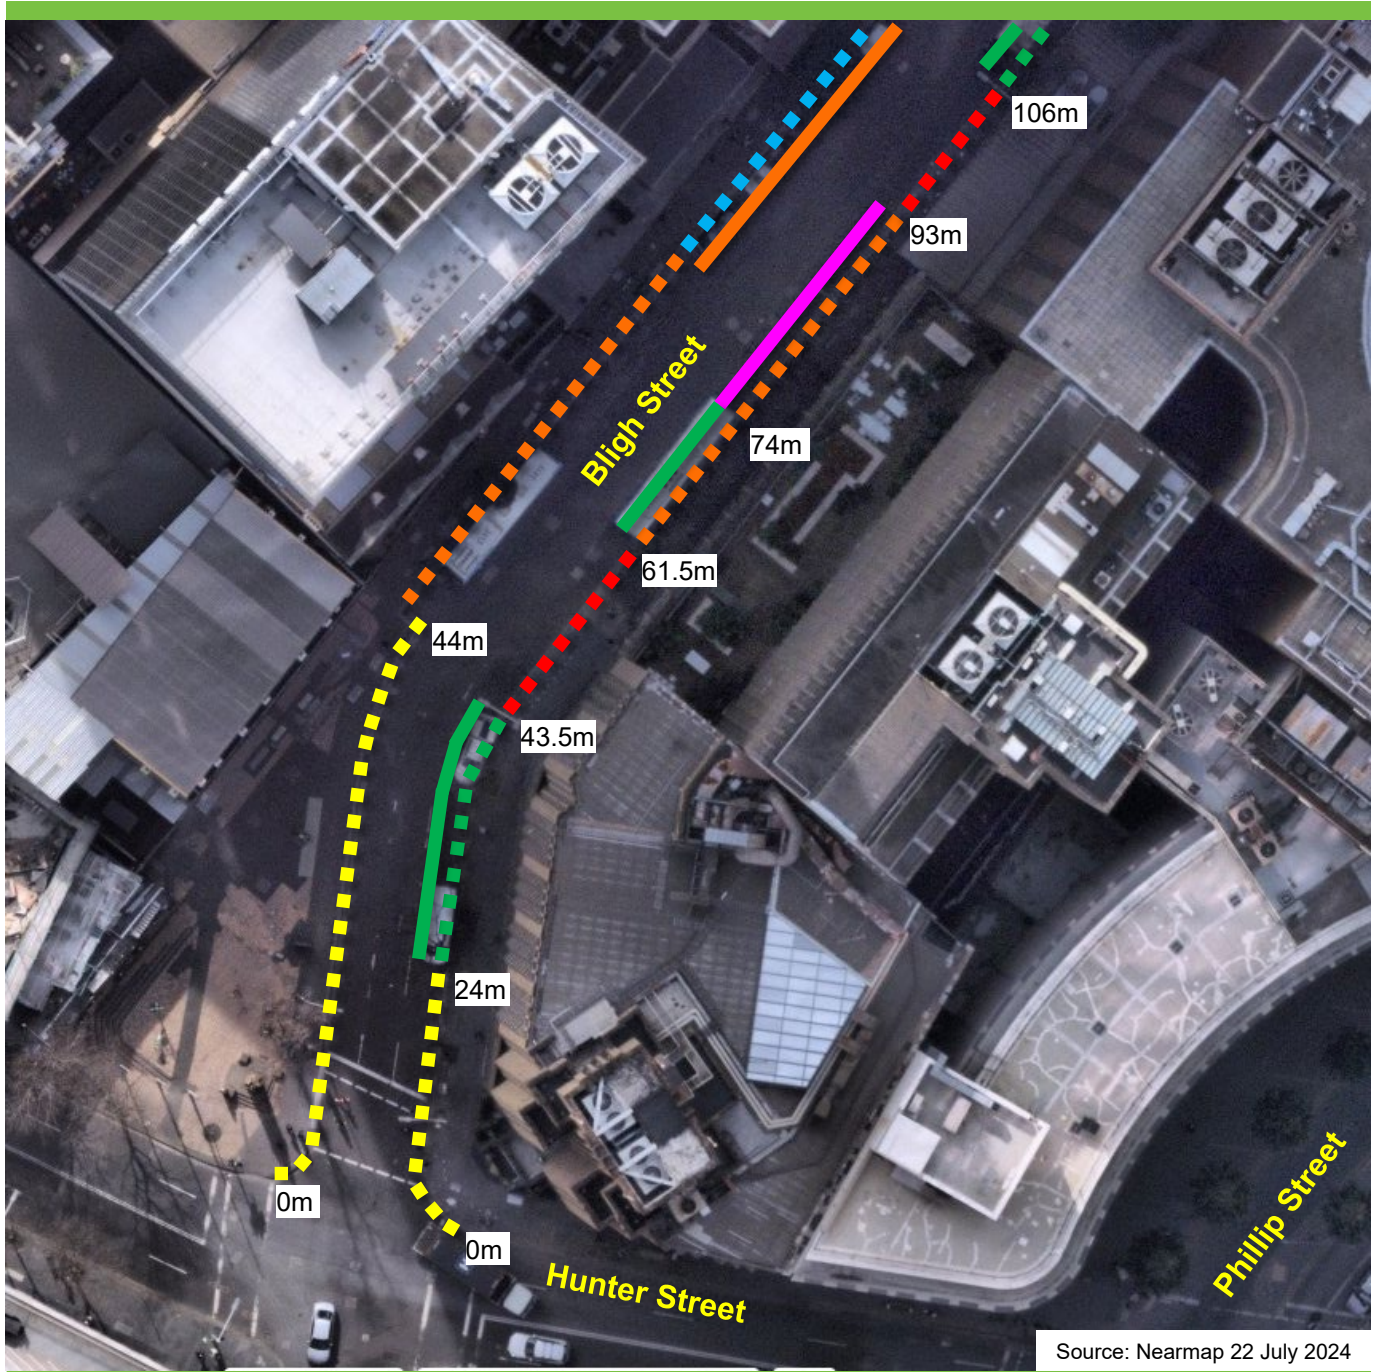

Proposal

Bligh Street, Sydney Proposed parking changes

Bligh Street, Sydney Proposed parking changes (cont.)

Bligh Street, Sydney Proposed parking changes (cont.)

Legend:

Existing restriction

 No Stopping

 No Parking

 Loading Zone Ticket **7am**-6pm
Mon-Fri, 7am-10am Sat &
4P Ticket 6pm-10pm Mon-Fri,
10am-10pm Sat, 8am-10pm
Sun & Public Holidays

 Loading Zone Ticket **6am**-6pm
Mon-Fri, 6am-10am Sat &
4P Ticket 6pm-**12am** Mon-Fri,
10am-10pm Sat, 8am-10pm
Sun & Public Holidays

 Bus Zone Route Service Buses
Layover 15 minute limit

 No Parking Coaches Excepted
15 minute Limit

Proposed restriction

 Loading Zone Ticket **6am**-6pm
Mon-Fri, 6am-10am Sat &
4P Ticket 6pm-**10pm** Mon-Fri,
10am-10pm Sat, 8am-10pm
Sun & Public Holidays

 No Parking Coaches Excepted
15 minute Limit

 Bus Zone Route Service Buses
Layover 15 minute Limit