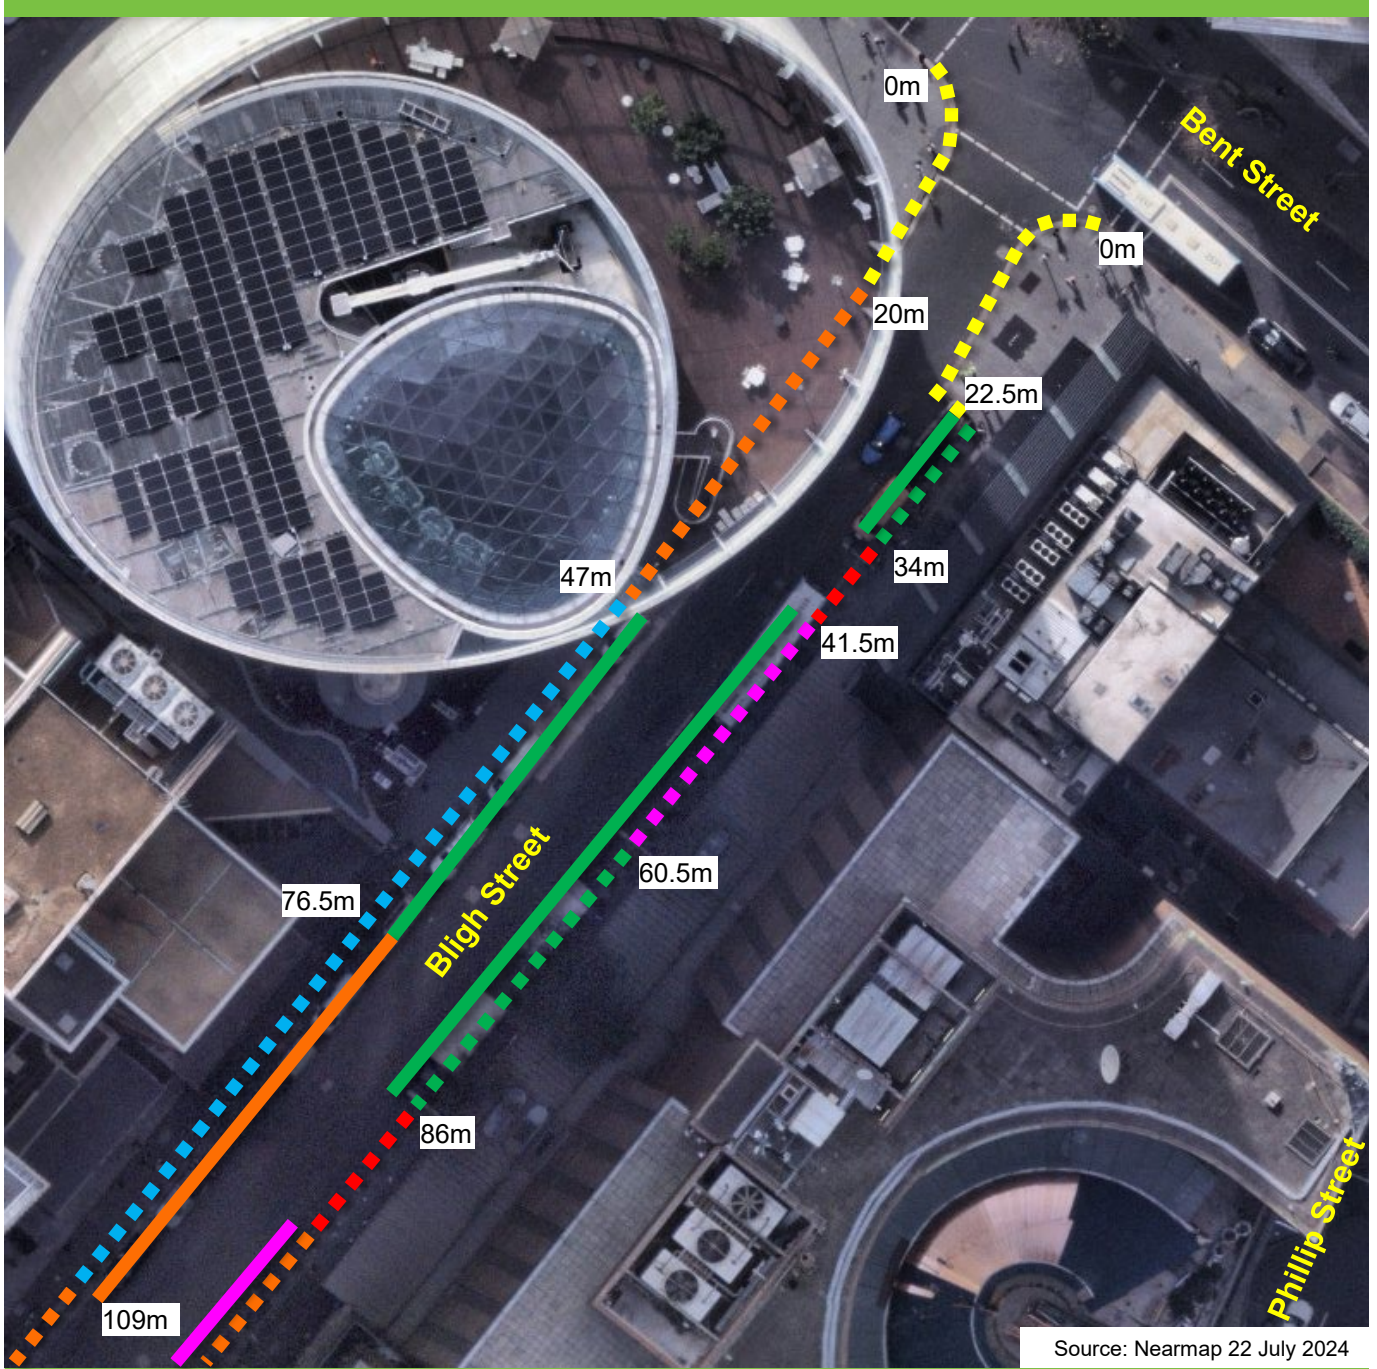

Proposal

Bligh Street, Sydney Proposed parking changes

Bligh Street, Sydney Proposed parking changes (cont.)

Bligh Street, Sydney Proposed parking changes (cont.)

Legend:

Existing restriction

 No Stopping

 No Parking

 Loading Zone Ticket **7am**-6pm
Mon-Fri, 7am-10am Sat &
4P Ticket 6pm-10pm Mon-Fri,
10am-10pm Sat, 8am-10pm
Sun & Public Holidays

 Loading Zone Ticket **6am**-6pm
Mon-Fri, 6am-10am Sat &
4P Ticket 6pm-**12am** Mon-Fri,
10am-10pm Sat, 8am-10pm
Sun & Public Holidays

 Bus Zone Route Service Buses
Layover 15 minute limit

 No Parking Coaches Excepted
15 minute Limit

Proposed restriction

 Loading Zone Ticket **6am**-6pm
Mon-Fri, 6am-10am Sat &
4P Ticket 6pm-**10pm** Mon-Fri,
10am-10pm Sat, 8am-10pm
Sun & Public Holidays

 No Parking Coaches Excepted
15 minute Limit

 Bus Zone Route Service Buses
Layover 15 minute Limit